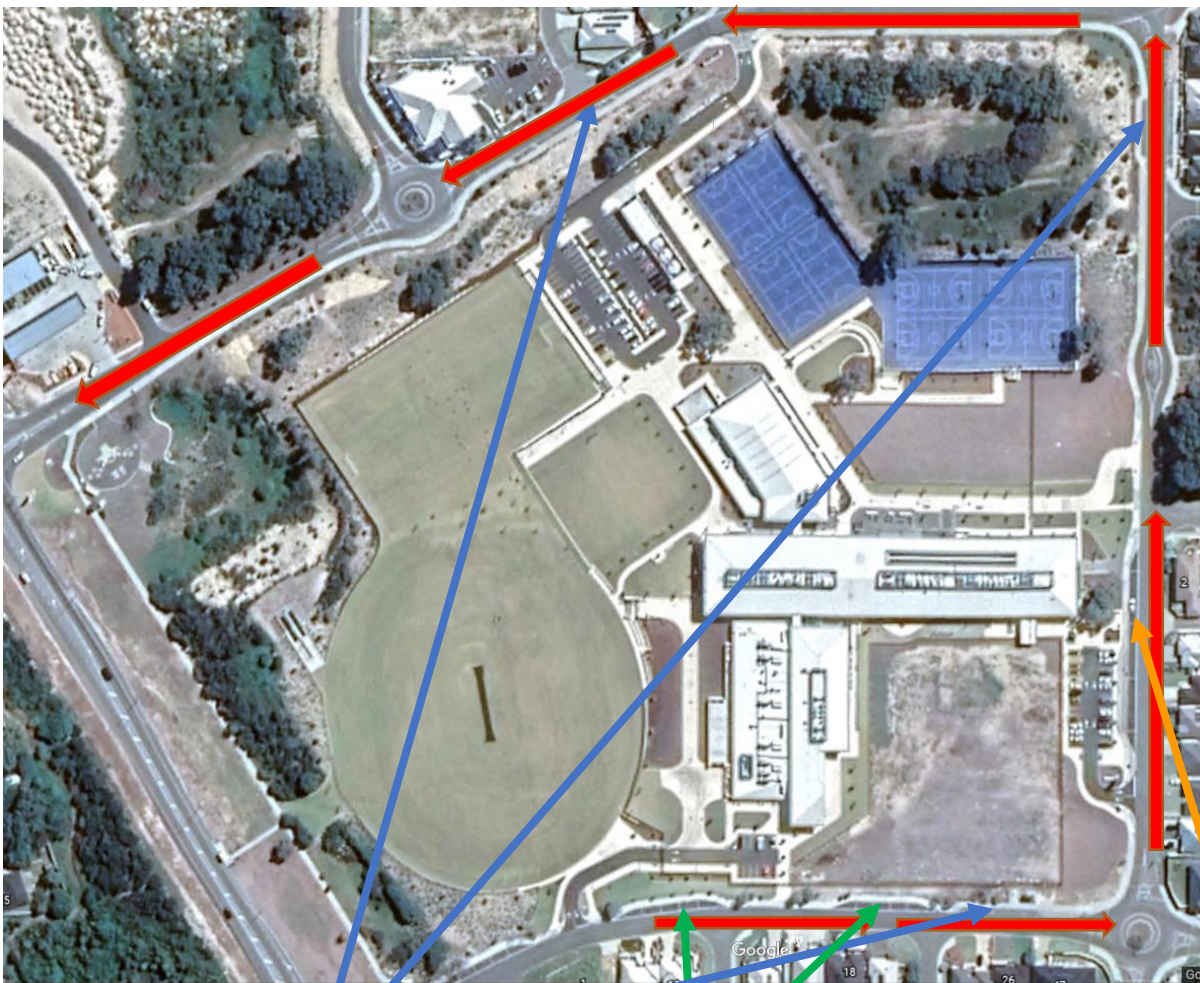

## YANCHEP SECONDARY COLLEGE STUDENT COLLECTION MAP

The City of Wanneroo have changed the parking signs around the college.

The new 'drop-off' and 'pick-up' area is along Blackwood Meander (as shown on the map below) – just before the roundabout.

The bus bays on Ravensbourne Street are not available from 7:30am to 9:00am and 2:30pm to 4:00pm. Please do not drop off or pick up in the bus bays.

Street parking is available on Kalbarri Avenue and Ravensbourne Street, north of the college.

To avoid students crossing the road, we request that parents follow the path suggested around the college.

Below is a map showing our recommended path for student pick-up as well as bus information.

Street Parking

Transperth Buses (490/491)  
Arrive at about 3:05pm.

Orange Bus parking zone in the front of the college, not available to cars between 7:30am and 9:00am and 2:30pm and 4:00pm.

→ One Way Recommended, please proceed up Blackwood Meander from Marmion Avenue when collecting your child after school, along Ravensbourne Street, then leave the area along Morwell Street towards Marmion Avenue.